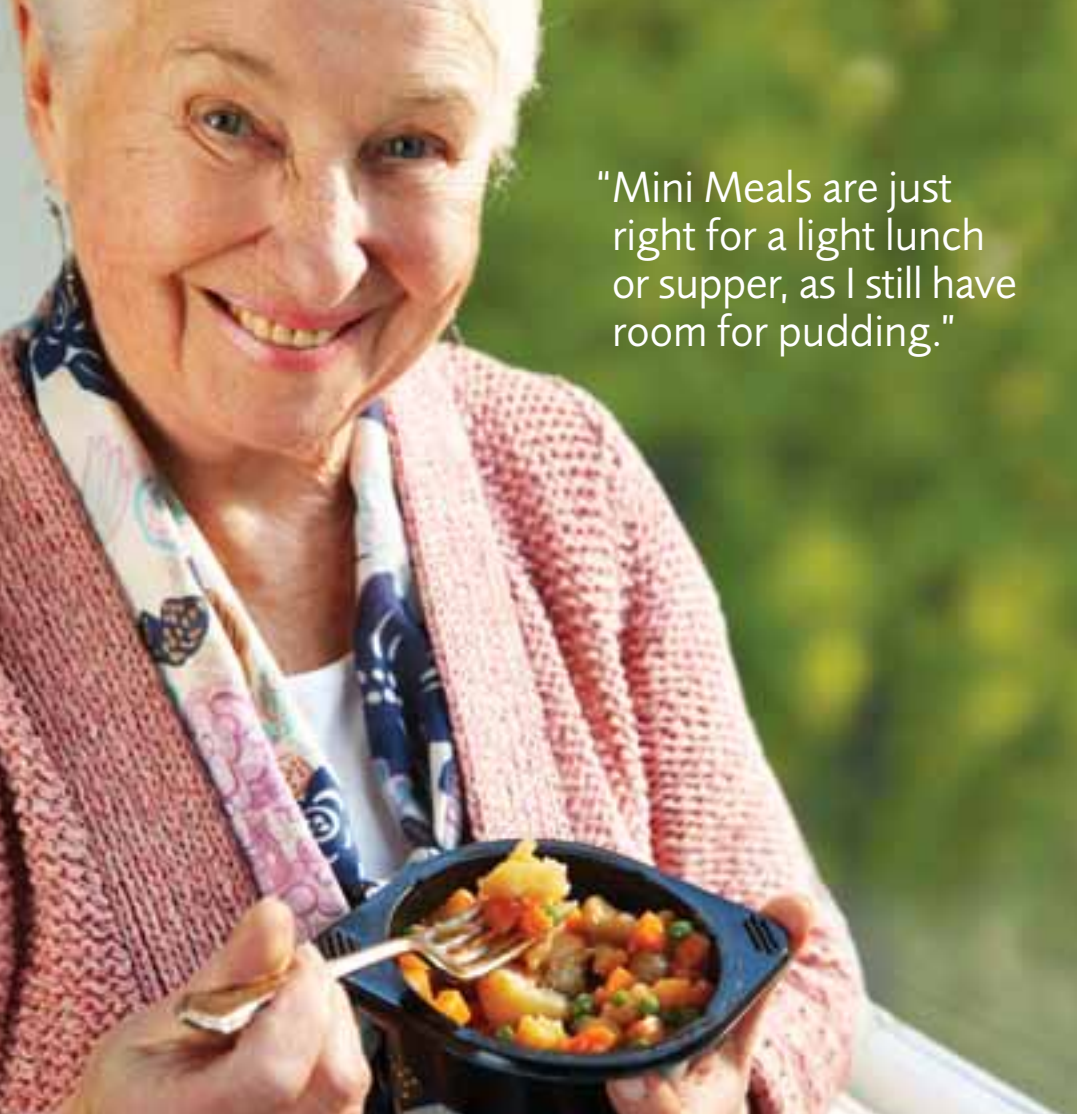

063

Lamb's Liver & Bacon Casserole Mini Meal

Lamb's liver and bacon in a tasty casserole sauce served with oven diced potatoes and carrots.
200g

053

Chicken in Gravy Mini Meal

Succulent chicken pieces in gravy, served with oven diced potatoes, cauliflower and green beans.
200g

"Mini Meals are just right for a light lunch or supper, as I still have room for pudding."

Delicious recipes lighter bites

Why not browse our indulgent desserts?

See page 54 for our great range!

050

Sliced Beef Mini Meal